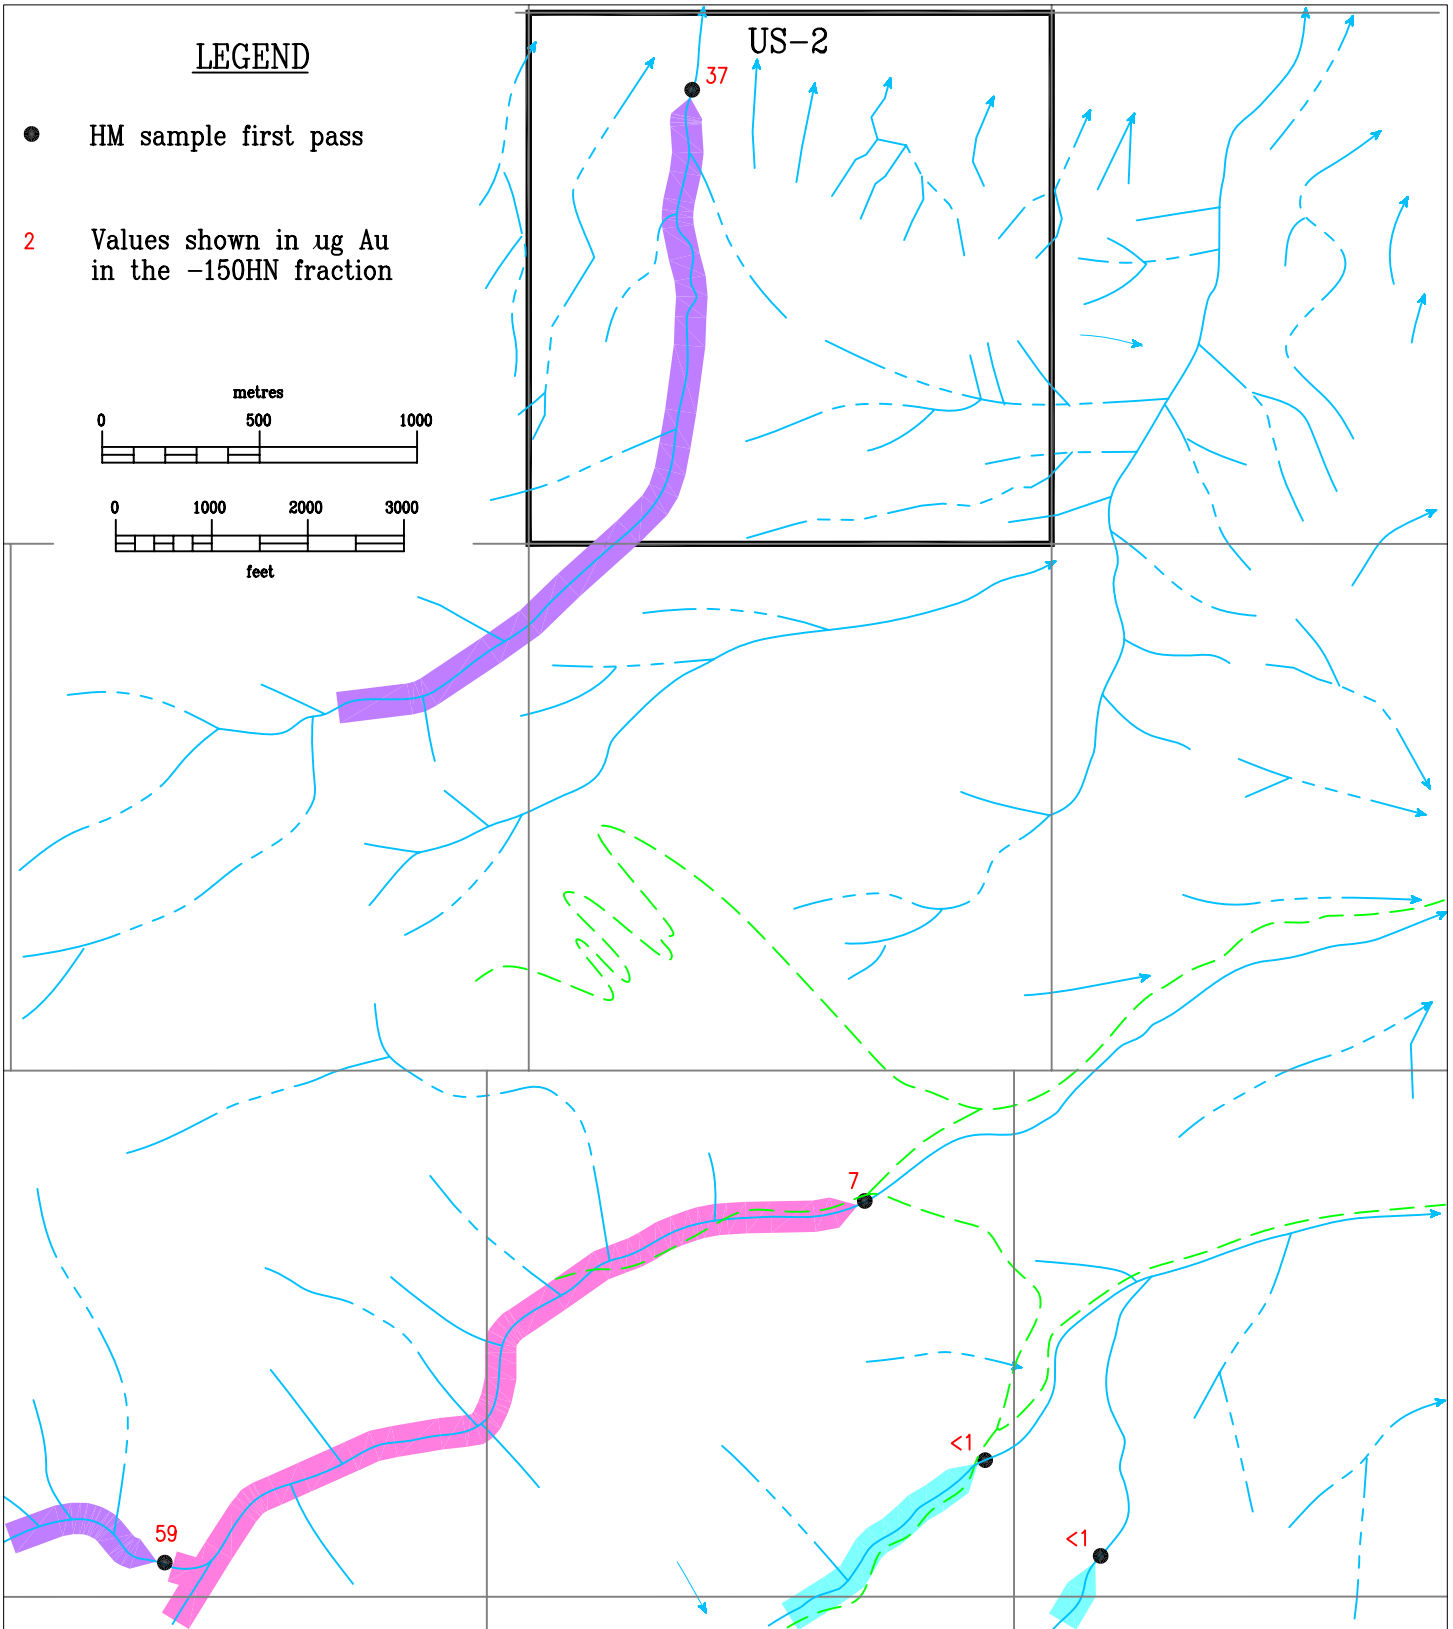

**LEGEND**

● HM sample first pass

2 Values shown in ug Au in the -150HN fraction

DISCOVERY

Consultants

US-2

HEAVY MINERAL SURVEY  
CASE HISTORY

HEAVY MINERAL SAMPLING  
FIRST PASS