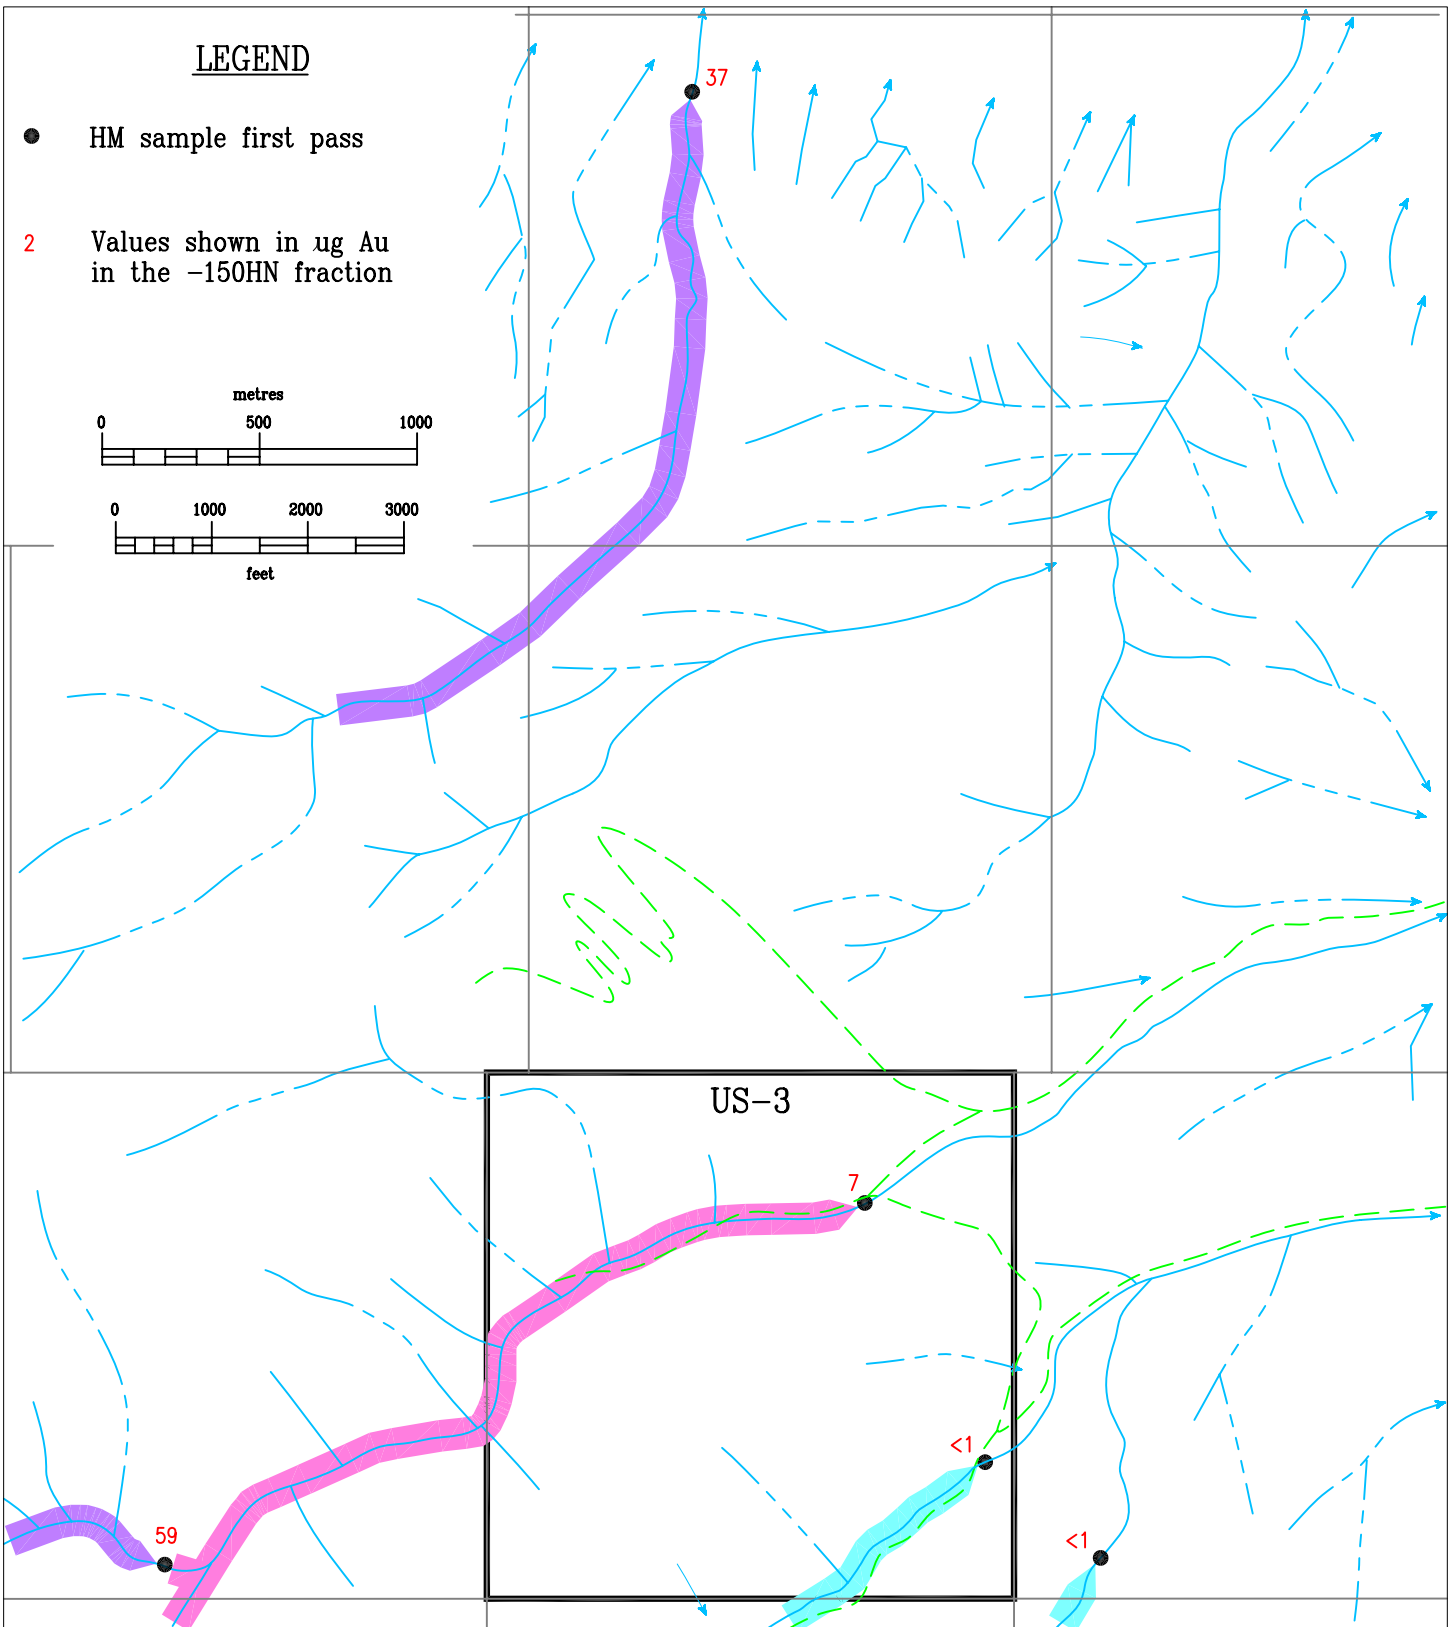

LEGEND

● HM sample first pass

2 Values shown in ug Au in the -150HN fraction

DISCOVERY Consultants

US-3

HEAVY MINERAL SURVEY
CASE HISTORY

HEAVY MINERAL SAMPLING
FIRST PASS