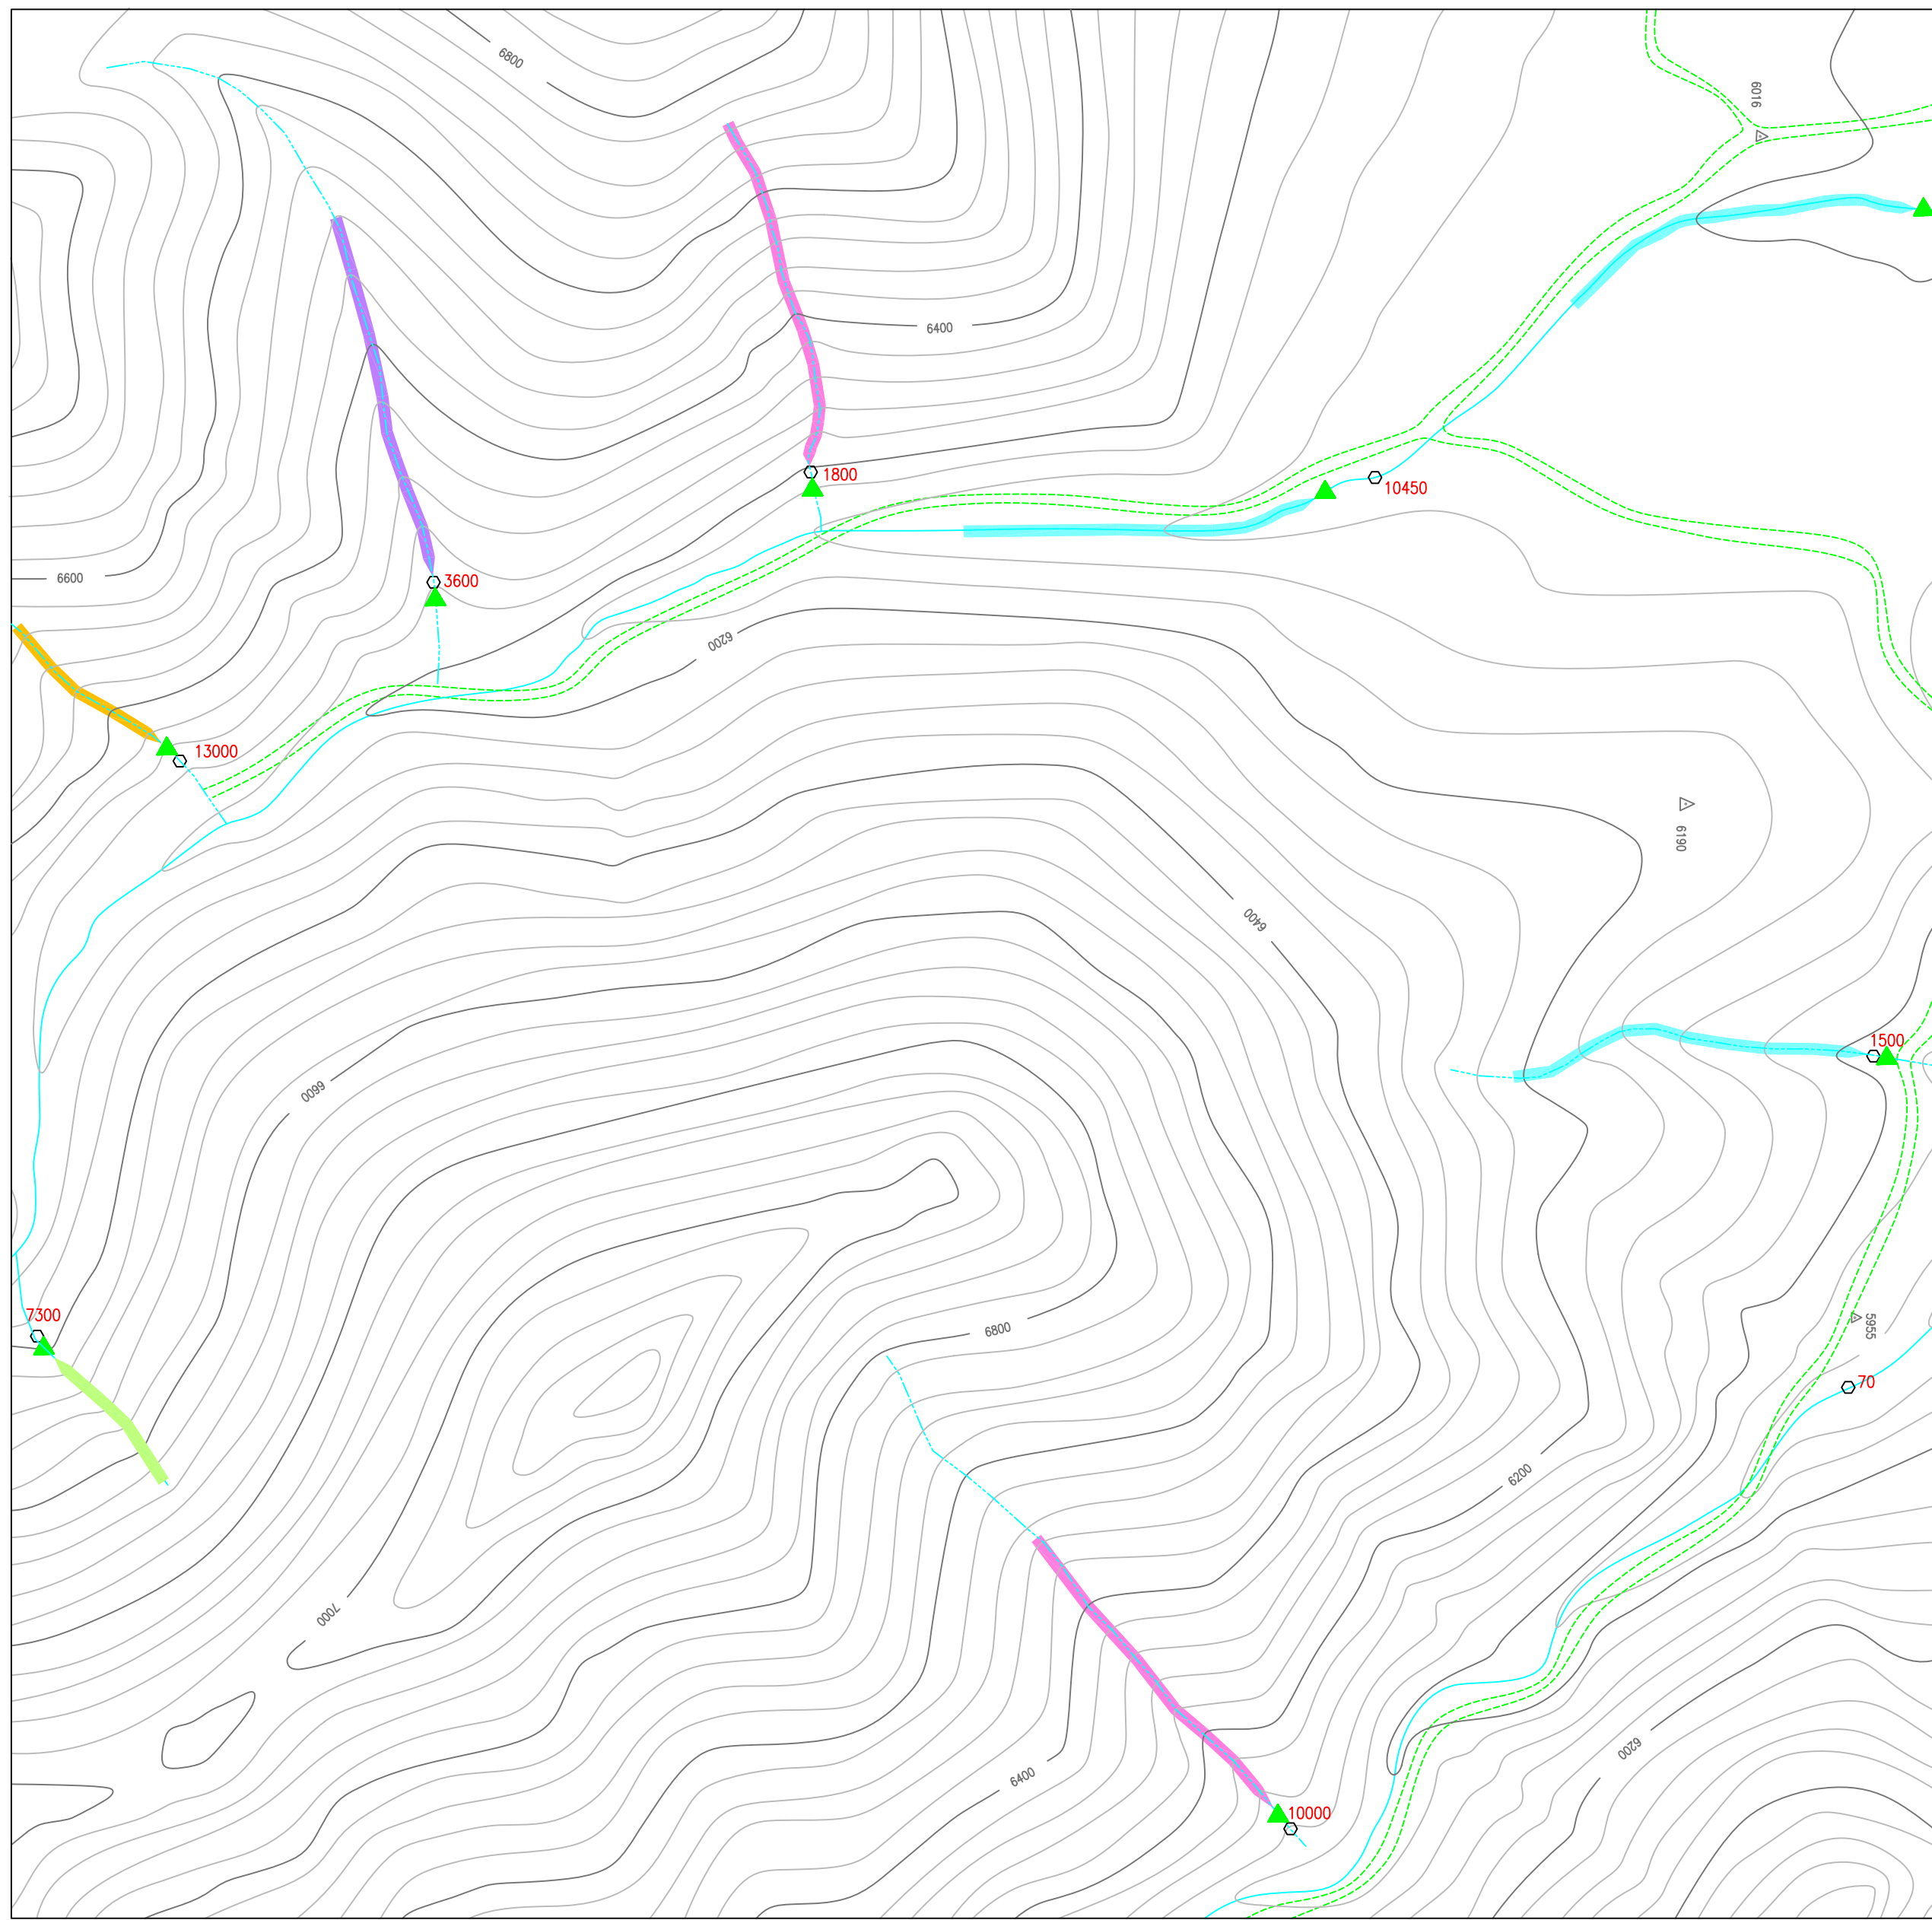

LEGEND

- 7300 Heavy mineral sample (-150 Fraction)
Values shown in ppb Au
- ▲ Silt sample
Gold Values
- Background
- Threshold
- Anomalous
- Very anomalous
- Highly anomalous

DISCOVERY Consultants

HEAVY MINERAL CASE HISTORIES

US-3 SILT SAMPLING Gold Values

Location: Nevada		Mining Jurisdiction: BLM	
Datum: NAD27	Map Ref.: Nevada	Scale: 1:4800	UTM: 11
Project: 500	Date: 2009	Drawn By: Discovery	Figure: 3c